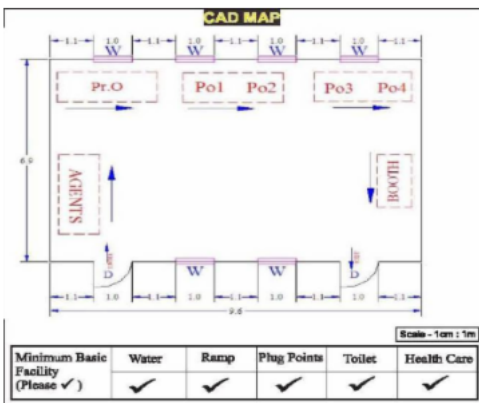

Nazri Naksha

Google Map View

Polling Station Building Front View

Polling Station Front View

Cad View

Key MAP View