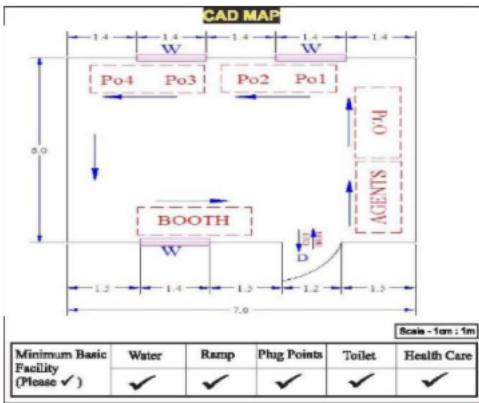

Nazri Naksha

Google Map View

Polling Station Building Front View

Polling Station Front View

Cad View

Key MAP View