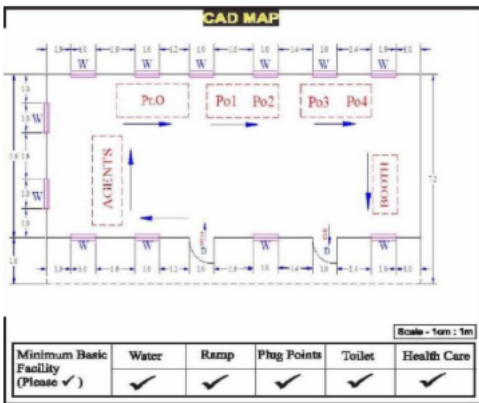

Nazri Naksha

Google Map View

Polling Station Building Front View

Polling Station Front View

Cad View

Key MAP View