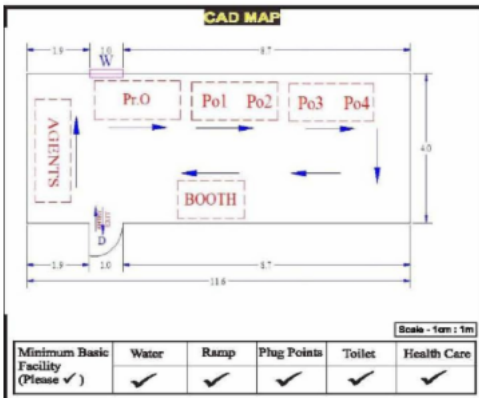

Nazri Naksha

Google Map View

Polling Station Building Front View

Polling Station Front View

Cad View

Key MAP View