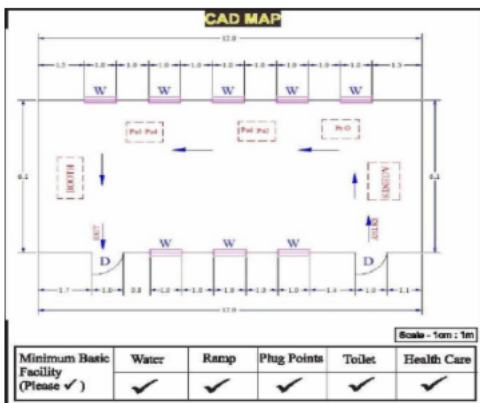

Nazri Naksha

Google Map View

Polling Station Building Front View

Polling Station Front View

Cad View

Key MAP View