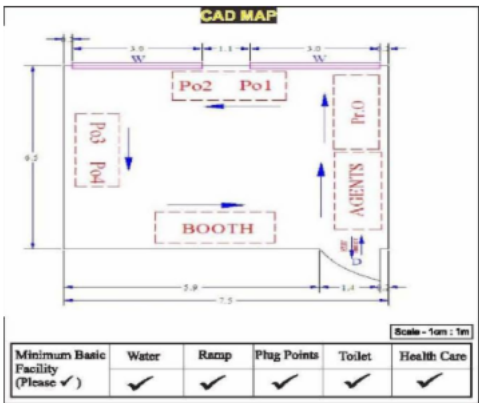

Nazri Naksha

Google Map View

Polling Station Building Front View

Polling Station Front View

Cad View

Key MAP View