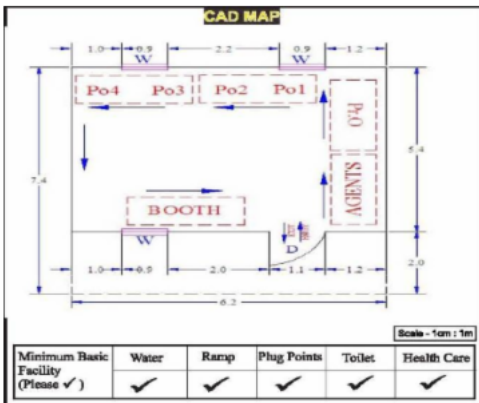

Nazri Naksha

Google Map View

Polling Station Building Front View

Polling Station Front View

Cad View

Key MAP View