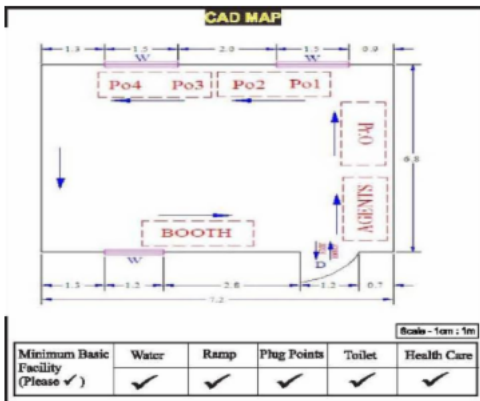

Nazri Naksha

Google Map View

Polling Station Building Front View

Polling Station Front View

Cad View

Key MAP View