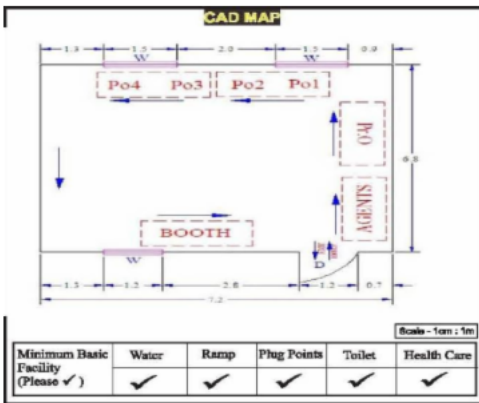

Polling Station Front View

Cad View