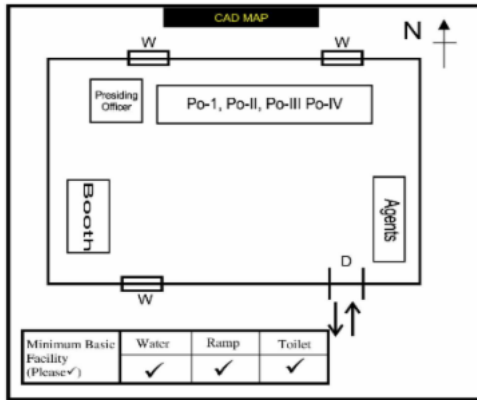

Nazri Naksha

Google Map View

Polling Station Building Front View

Polling Station Front View

Cad View

Key MAP View