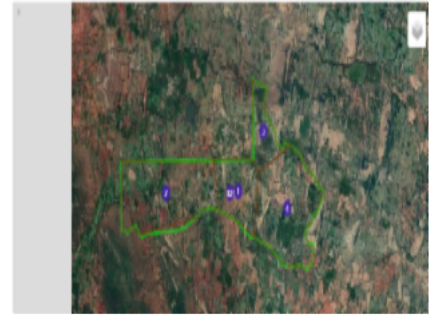

Nazri Naksha

Google Map View