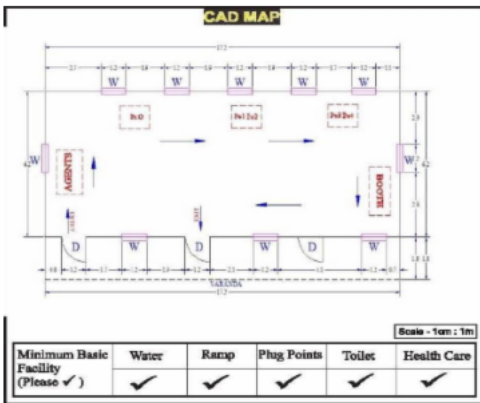

Nazri Naksha

Google Map View

Polling Station Building Front View

Polling Station Front View

Cad View

Key MAP View