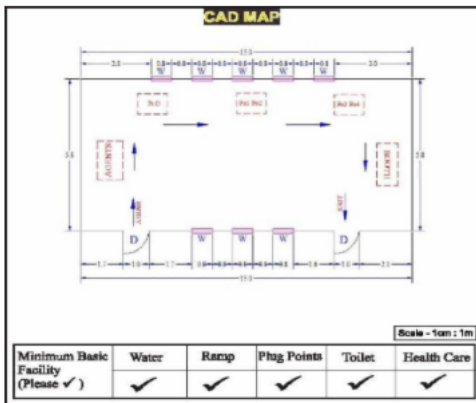

Nazri Naksha

Google Map View

Polling Station Building Front View

Polling Station Front View

Cad View

Key MAP View