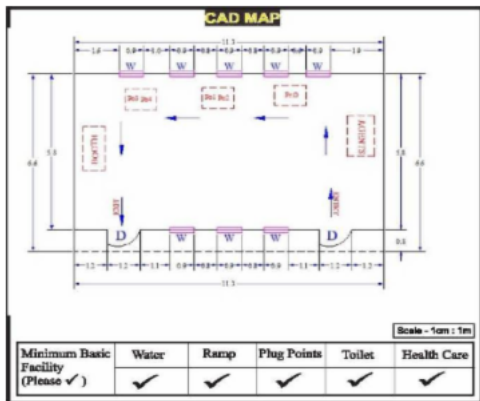

Nazri Naksha

Google Map View

Polling Station Building Front View

Polling Station Front View

Cad View

Key MAP View