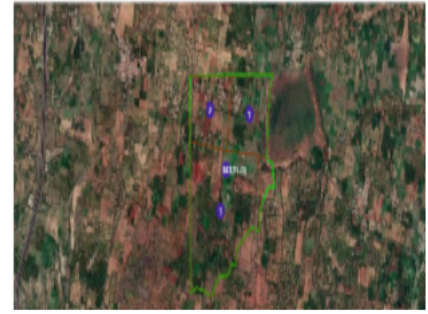

Nazri Naksha

Google Map View