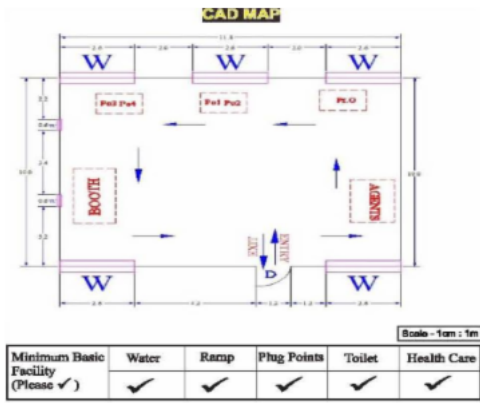

Nazri Naksha

Google Map View

Polling Station Building Front View

Polling Station Front View

Cad View

Key MAP View