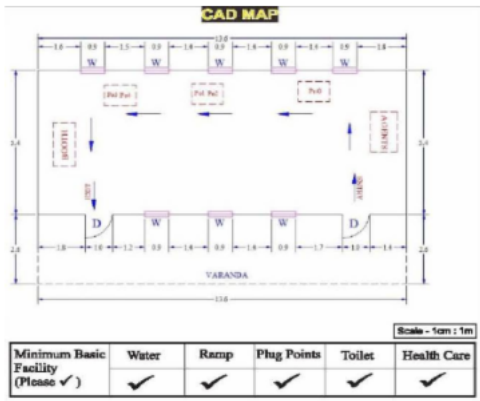

Nazri Naksha

Google Map View

Polling Station Building Front View

Polling Station Front View

Cad View

Key MAP View