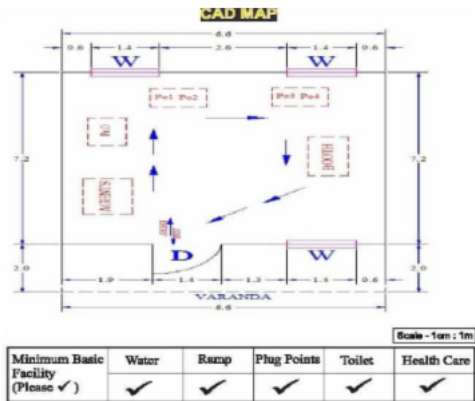

Nazri Naksha

Google Map View

Polling Station Building Front View

Polling Station Front View

Cad View

Key MAP View