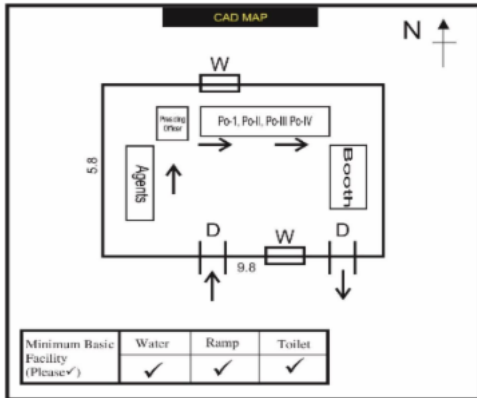

Nazri Naksha

Google Map View

Polling Station Building Front View

Polling Station Front View

Cad View

Key MAP View