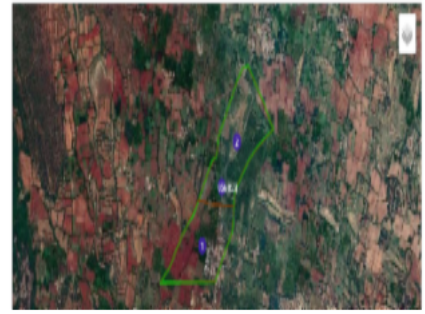

Nazri Naksha

Google Map View