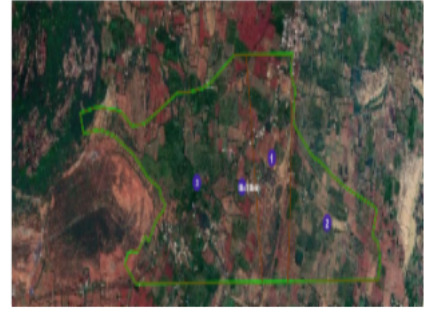

Nazri Naksha

Google Map View