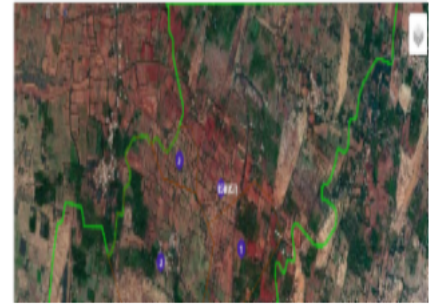

Nazri Naksha

Google Map View