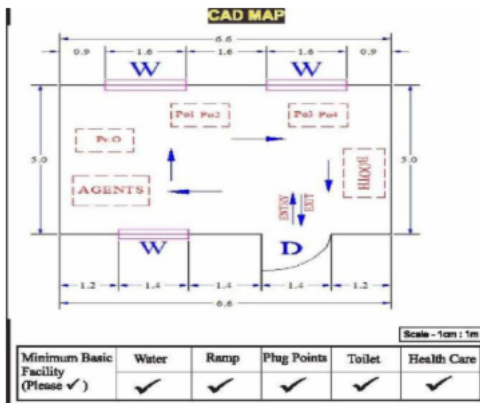

Nazri Naksha

Google Map View

Polling Station Building Front View

Polling Station Front View

Cad View

Key MAP View