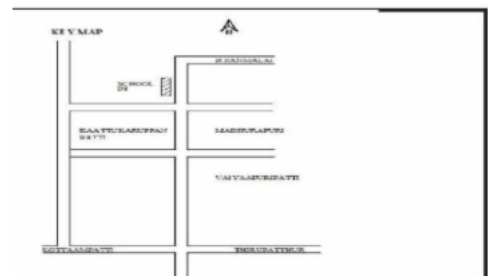

Cad View

Key MAP View

(a) Landmarks
(b) Road Names
(c) Traffic Flow