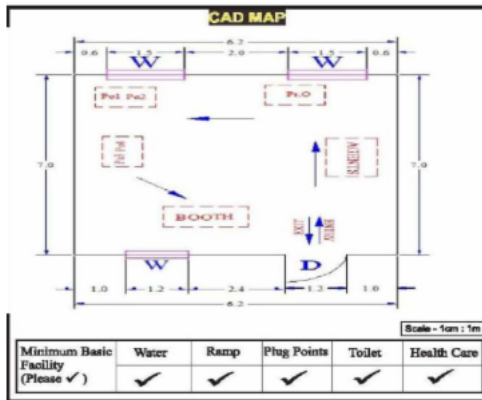

Cad View

Key MAP View

(a) Landmarks
(b) Road Names
(c) Traffic Flow