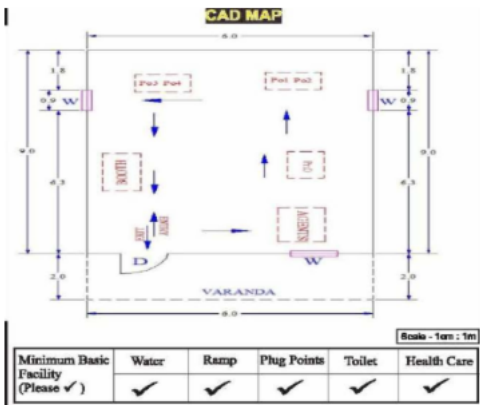

Nazri Naksha

Google Map View

Polling Station Building Front View

Polling Station Front View

Cad View

Key MAP View