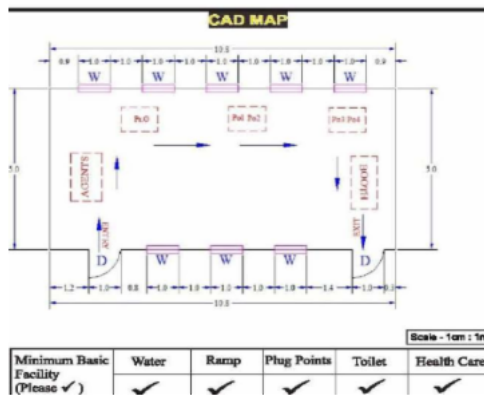

Nazri Naksha

Google Map View

Polling Station Building Front View

Polling Station Front View

Cad View

Key MAP View