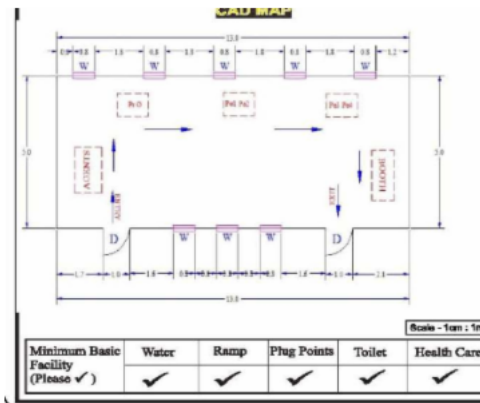

Cad View

Key MAP View

- (a) Landmarks
- (b) Road Names
- (c) Traffic Flow