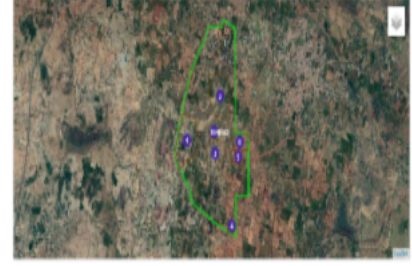

Nazri Naksha

Google Map View