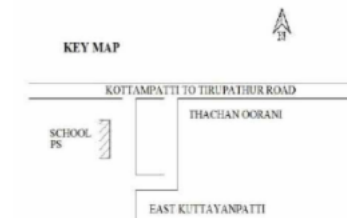

Cad View

Key MAP View

- (a) Landmarks
- (b) Road Names
- (c) Traffic Flow