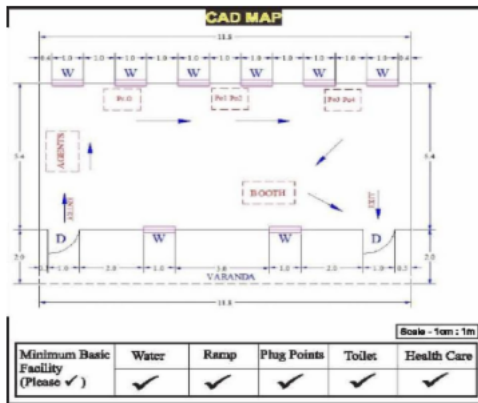

Nazri Naksha

Google Map View

Polling Station Building Front View

Polling Station Front View

Cad View

Key MAP View