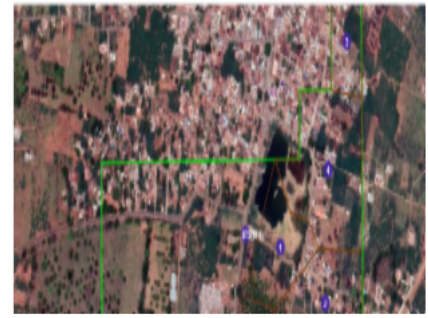

Nazri Naksha

Google Map View