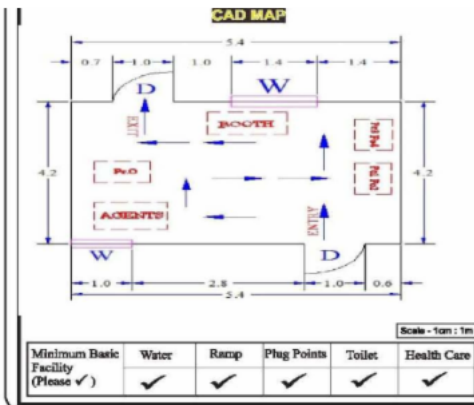

Nazri Naksha

Google Map View

Polling Station Building Front View

Polling Station Front View

Cad View

Key MAP View