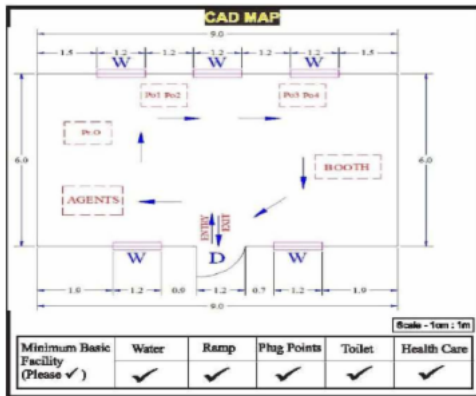

Cad View

Key MAP View

- (a) Landmarks
- (b) Road Names
- (c) Traffic Flow