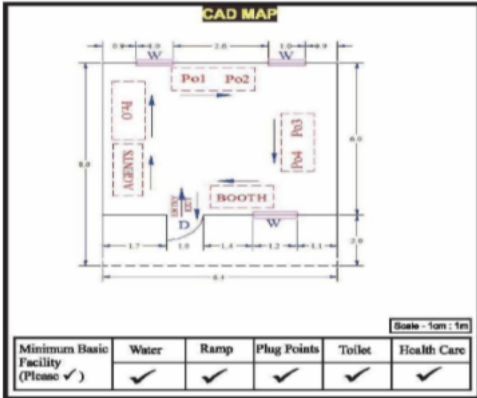

Nazri Naksha

Google Map View

Polling Station Building Front View

Polling Station Front View

Cad View

Key MAP View