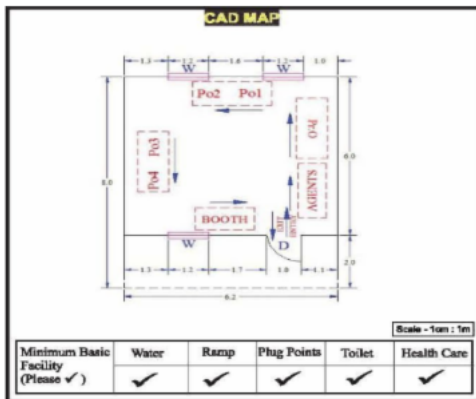

Nazri Naksha

Google Map View

Polling Station Building Front View

Polling Station Front View

Cad View

Key MAP View