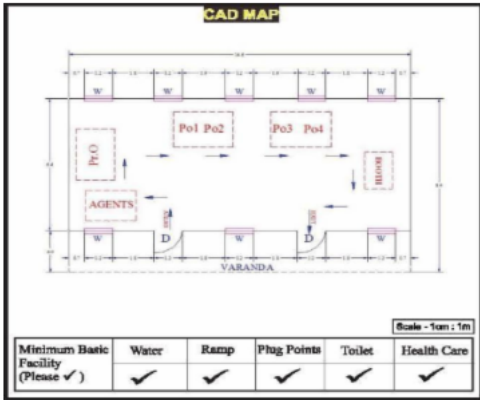

Nazri Naksha

Google Map View

Polling Station Building Front View

Polling Station Front View

Cad View

Key MAP View