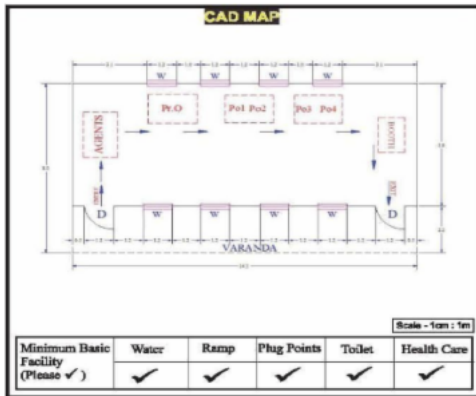

Nazri Naksha

Google Map View

Polling Station Building Front View

Polling Station Front View

Cad View

Key MAP View