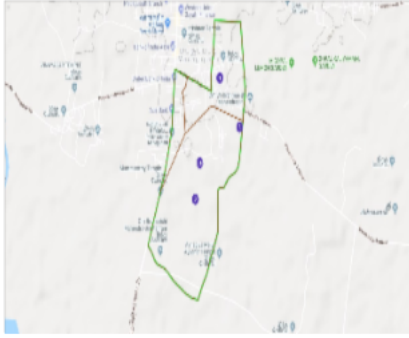

Nazri Naksha

Google Map View