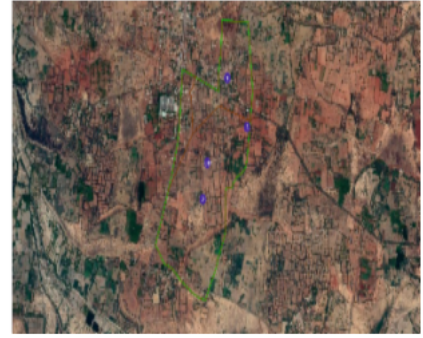

Nazri Naksha

Google Map View