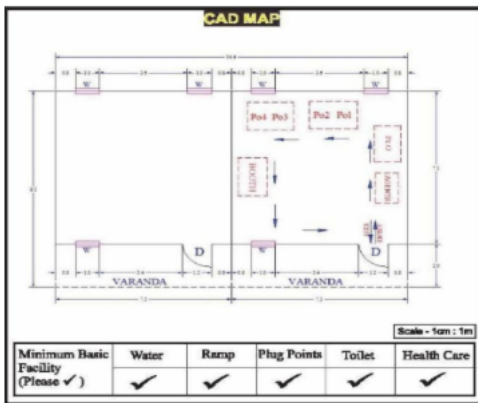

Nazri Naksha

Google Map View

Polling Station Building Front View

Polling Station Front View

Cad View

Key MAP View