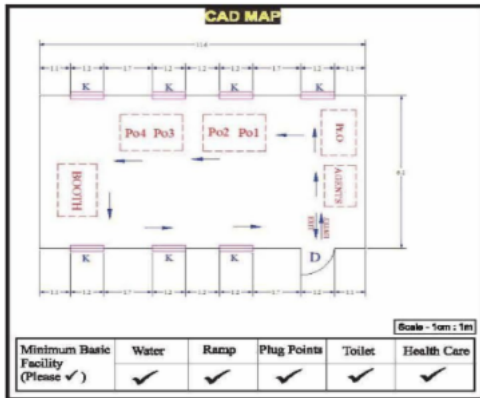

Nazri Naksha

Google Map View

Polling Station Building Front View

Polling Station Front View

Cad View

Key MAP View