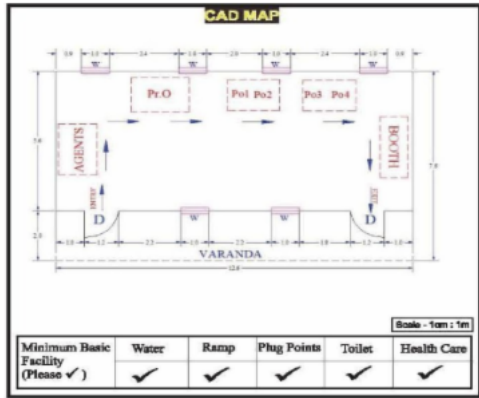

Nazri Naksha

Google Map View

Polling Station Building Front View

Polling Station Front View

Cad View

Key MAP View