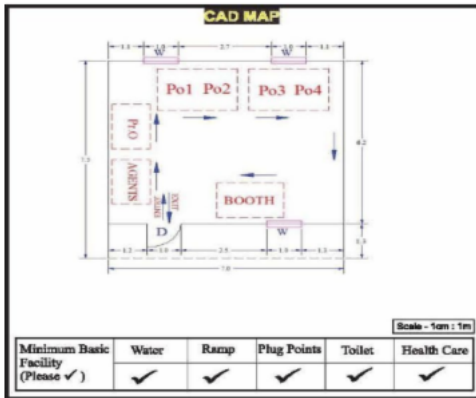

Nazri Naksha

Google Map View

Polling Station Building Front View

Polling Station Front View

Cad View

Key MAP View