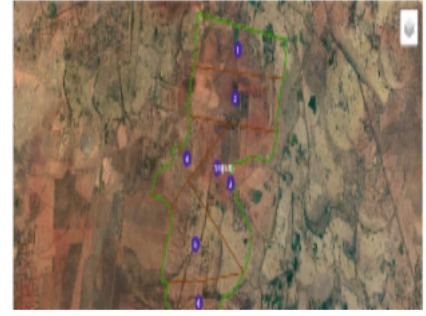

Nazri Naksha

Google Map View