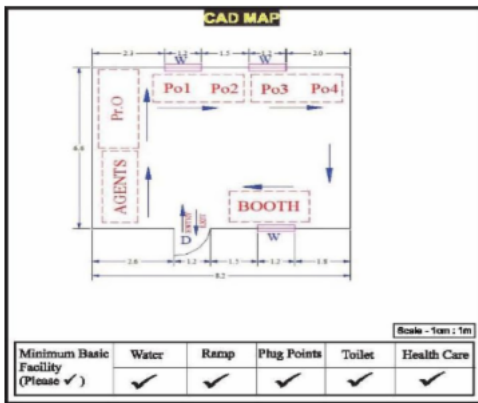

Nazri Naksha

Google Map View

Polling Station Building Front View

Polling Station Front View

Cad View

Key MAP View