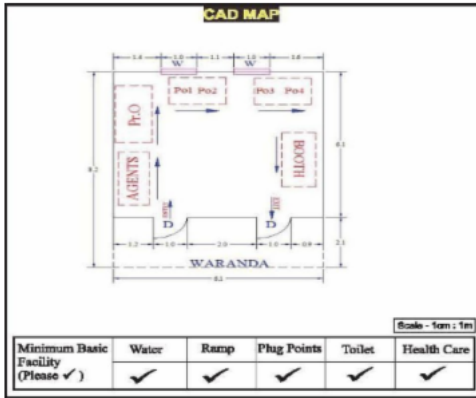

Nazri Naksha

Google Map View

Polling Station Building Front View

Polling Station Front View

Cad View

Key MAP View