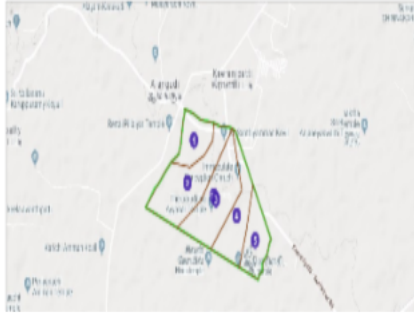

Nazri Naksha

Google Map View