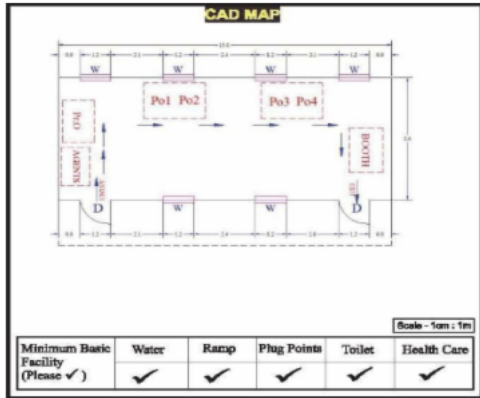

Nazri Naksha

Google Map View

Polling Station Building Front View

Polling Station Front View

Cad View

Key MAP View