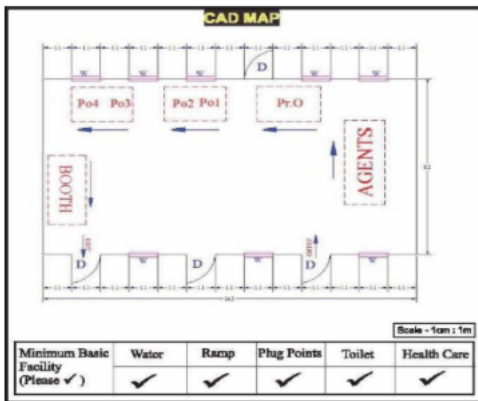

Nazri Naksha

Google Map View

Polling Station Building Front View

Polling Station Front View

Cad View

Key MAP View