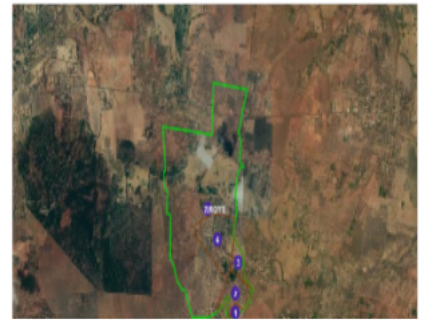

Nazri Naksha

Google Map View