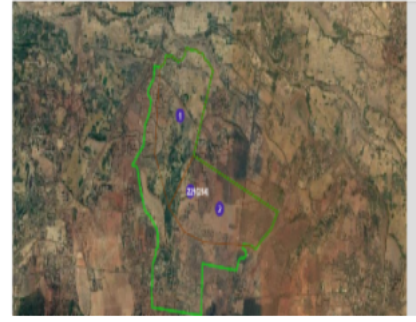

Nazri Naksha

Google Map View