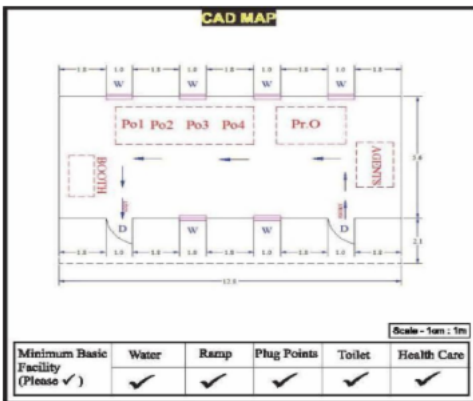

Nazri Naksha

Google Map View

Polling Station Building Front View

Polling Station Front View

Cad View

Key MAP View