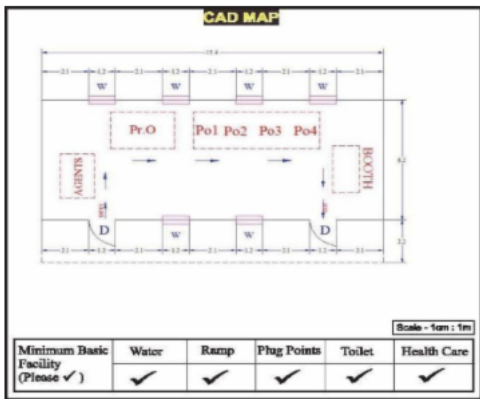

Nazri Naksha

Google Map View

Polling Station Building Front View

Polling Station Front View

Cad View

Key MAP View